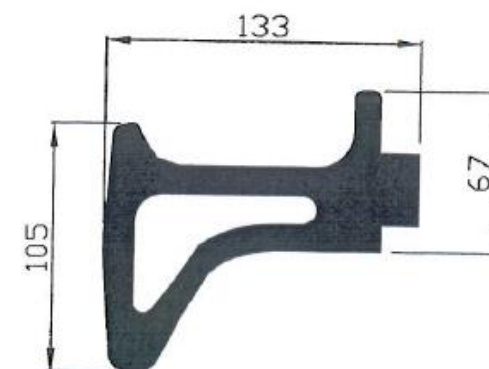

FINNPROFILES

Rail Blocker Seals
for wood, concrete and asphalt crossings

www.finnprofiles.com

Rail Blocker Seals for wood, concrete and asphalt crossings

22401
54E1

Rail Blocker Seals for wood, concrete and asphalt crossings

Rail Blocker Seals for wood, concrete and asphalt crossings

21611
K54P

21376
JIC60

22454
K60

LET'S CREATE

**A PERFECT SEALING SOLUTION
FOR YOUR PRODUCT TOGETHER**