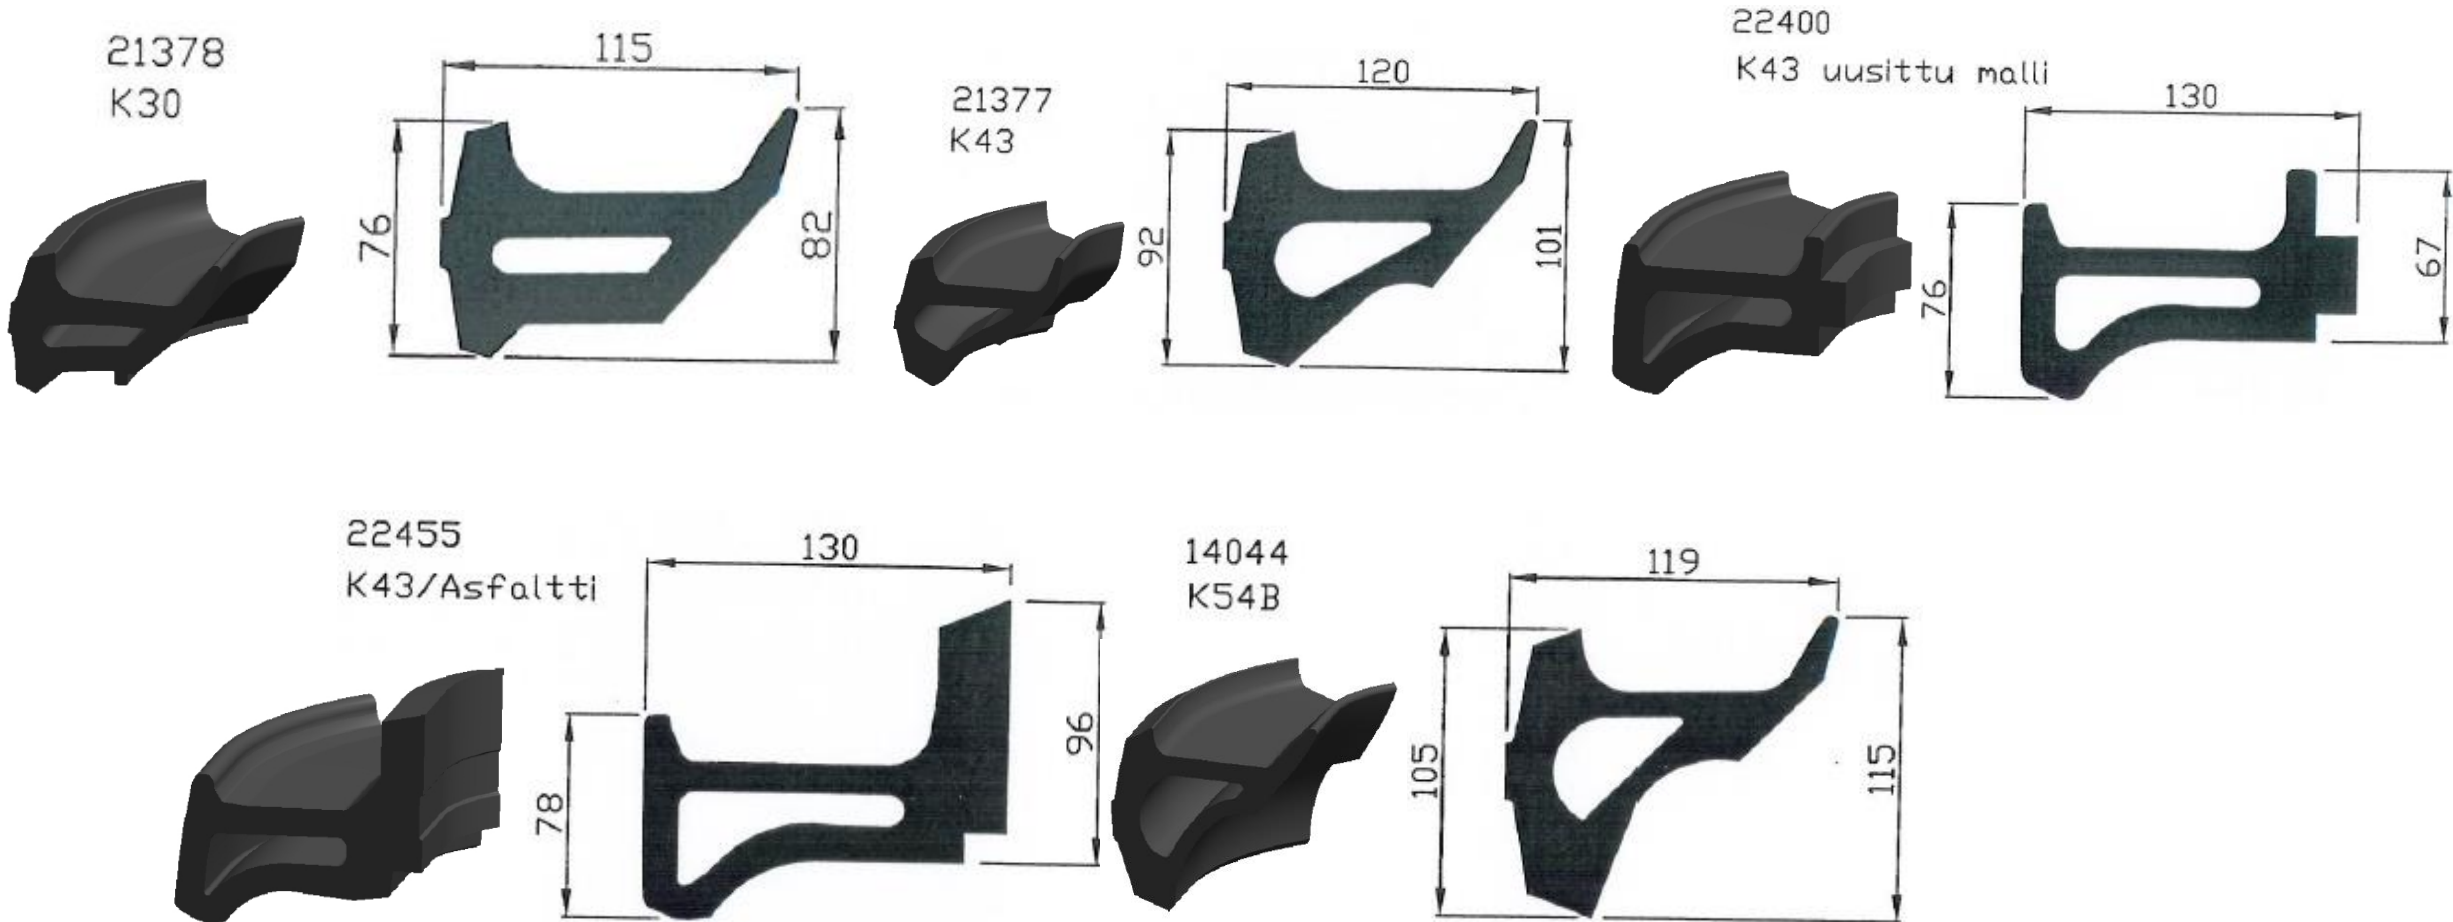

FINNPROFILES

Rail Blocker Seals
for wood, concrete and asphalt crossings

www.finnprofiles.com

Rail Blocker Seals for wood, concrete and asphalt crossings

22401
54E1

Rail Blocker Seals for wood, concrete and asphalt crossings