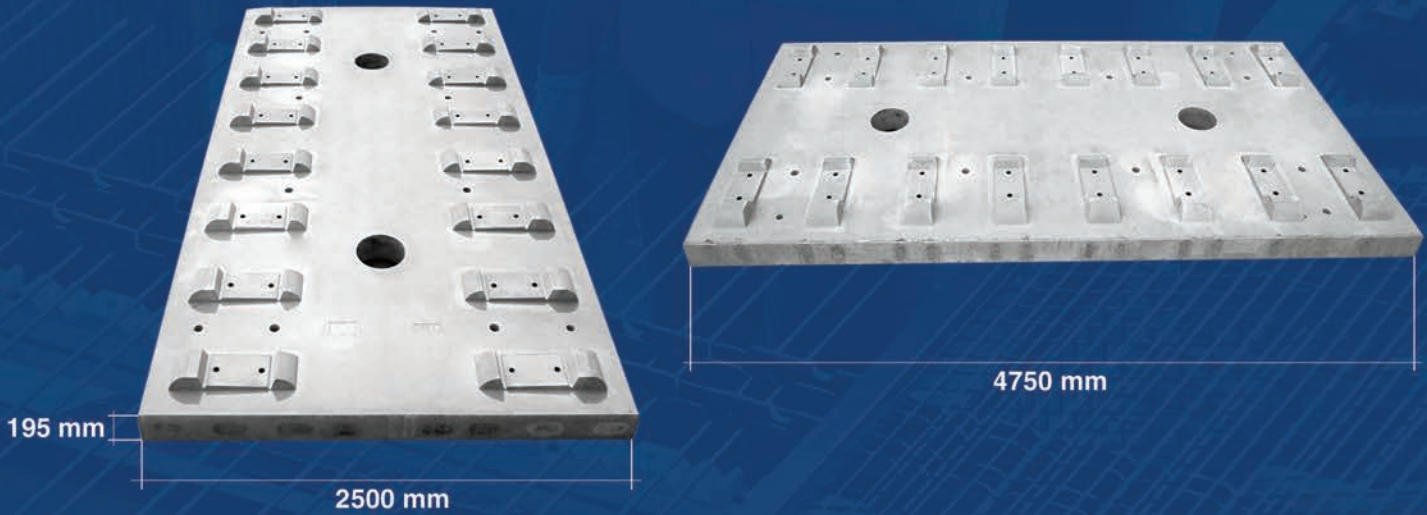

# Panel Rail

**Panel rail Size Dimensions:** 2500x4750x (195~205) (Dimensions are in mm.)

**Gauge Space:** 1435 mm

**Weight:** 6120.0 kg (excluding fasteners)

Panel rails are manufactured in post-tensioned.