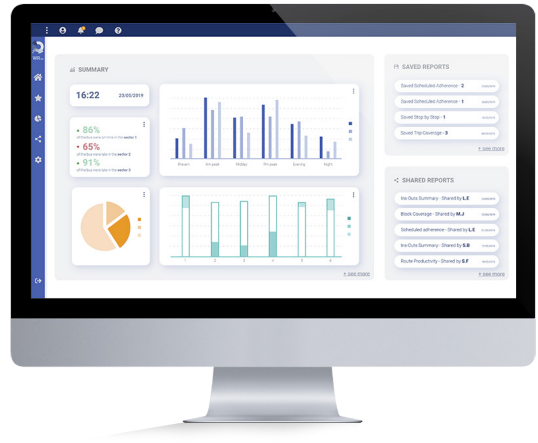

Our real-time APPS, WEB APC and Trip Schedule Analysis tools provide you tomorrow's reporting information. This data will help improve user satisfaction, optimize your costs and ROI, adapt your schedule and transit network to reality, as well as prevent fraud ; all in a context of a sustainable planet.

We would be pleased to advise you on our intelligent transport products and turn-key solutions for smart cities

97.5% to 99.5%
Accuracy from **Pure Counting Data**
in an Uncontrolled
Transit Environment.

OUR SPECIALITIES

- ✓ Automatic Passenger Counting
- ✓ Real Time Occupancy
- ✓ Intelligent Transport System
- ✓ Smart Transit Mobility

SOME OF OUR CLIENTS

Connect the dots with

Business Intelligence tools developed exclusively for the Transit Industry.

Watch the video of this innovative real time occupancy project :

WWW.INFODEV.CA/FUTURE

Our Offices

• Our Projects

>50
COUNTRIES

>450
CLIENTS

30
YEARS OF
EXPERIENCE

www.infodev.ca
info@infodev.ca