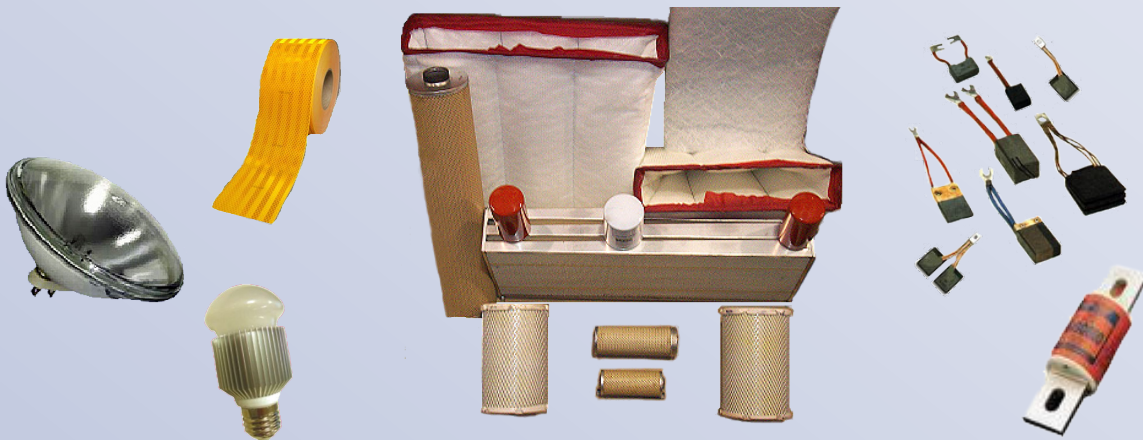

PowerRail Custom Filter Kits

PowerRail provides customers a true cost savings by offering Custom Filter Kits. PowerRail Filter Kits will be assembled and tagged by the customers Road Unit Number, to make for ease of ordering.

In addition to Filters, we can also include various consumables, such as Light Bulbs, Carbon Brushes, Wiper Blades and Fuses (to mention a few). Your kit...your way.

Generic Filter Kit Examples

EMD SW1500 FILTER CHANGE OUT KIT		
Qty.	PowerRail P/N	Application
4	E8345482	C-12/C-24 Lube Filter
2	E8423132	FJ-2S Spin On Fuel Filter
1	E9330535	AK-2 Air Compressor Intake Filter
3	E8470903	EG-1 Baggie Intake Filters
1	E9311037	BT-267 Air Compressor lube Filter
1	E8343161PS1	Gasket Fuel Strainer