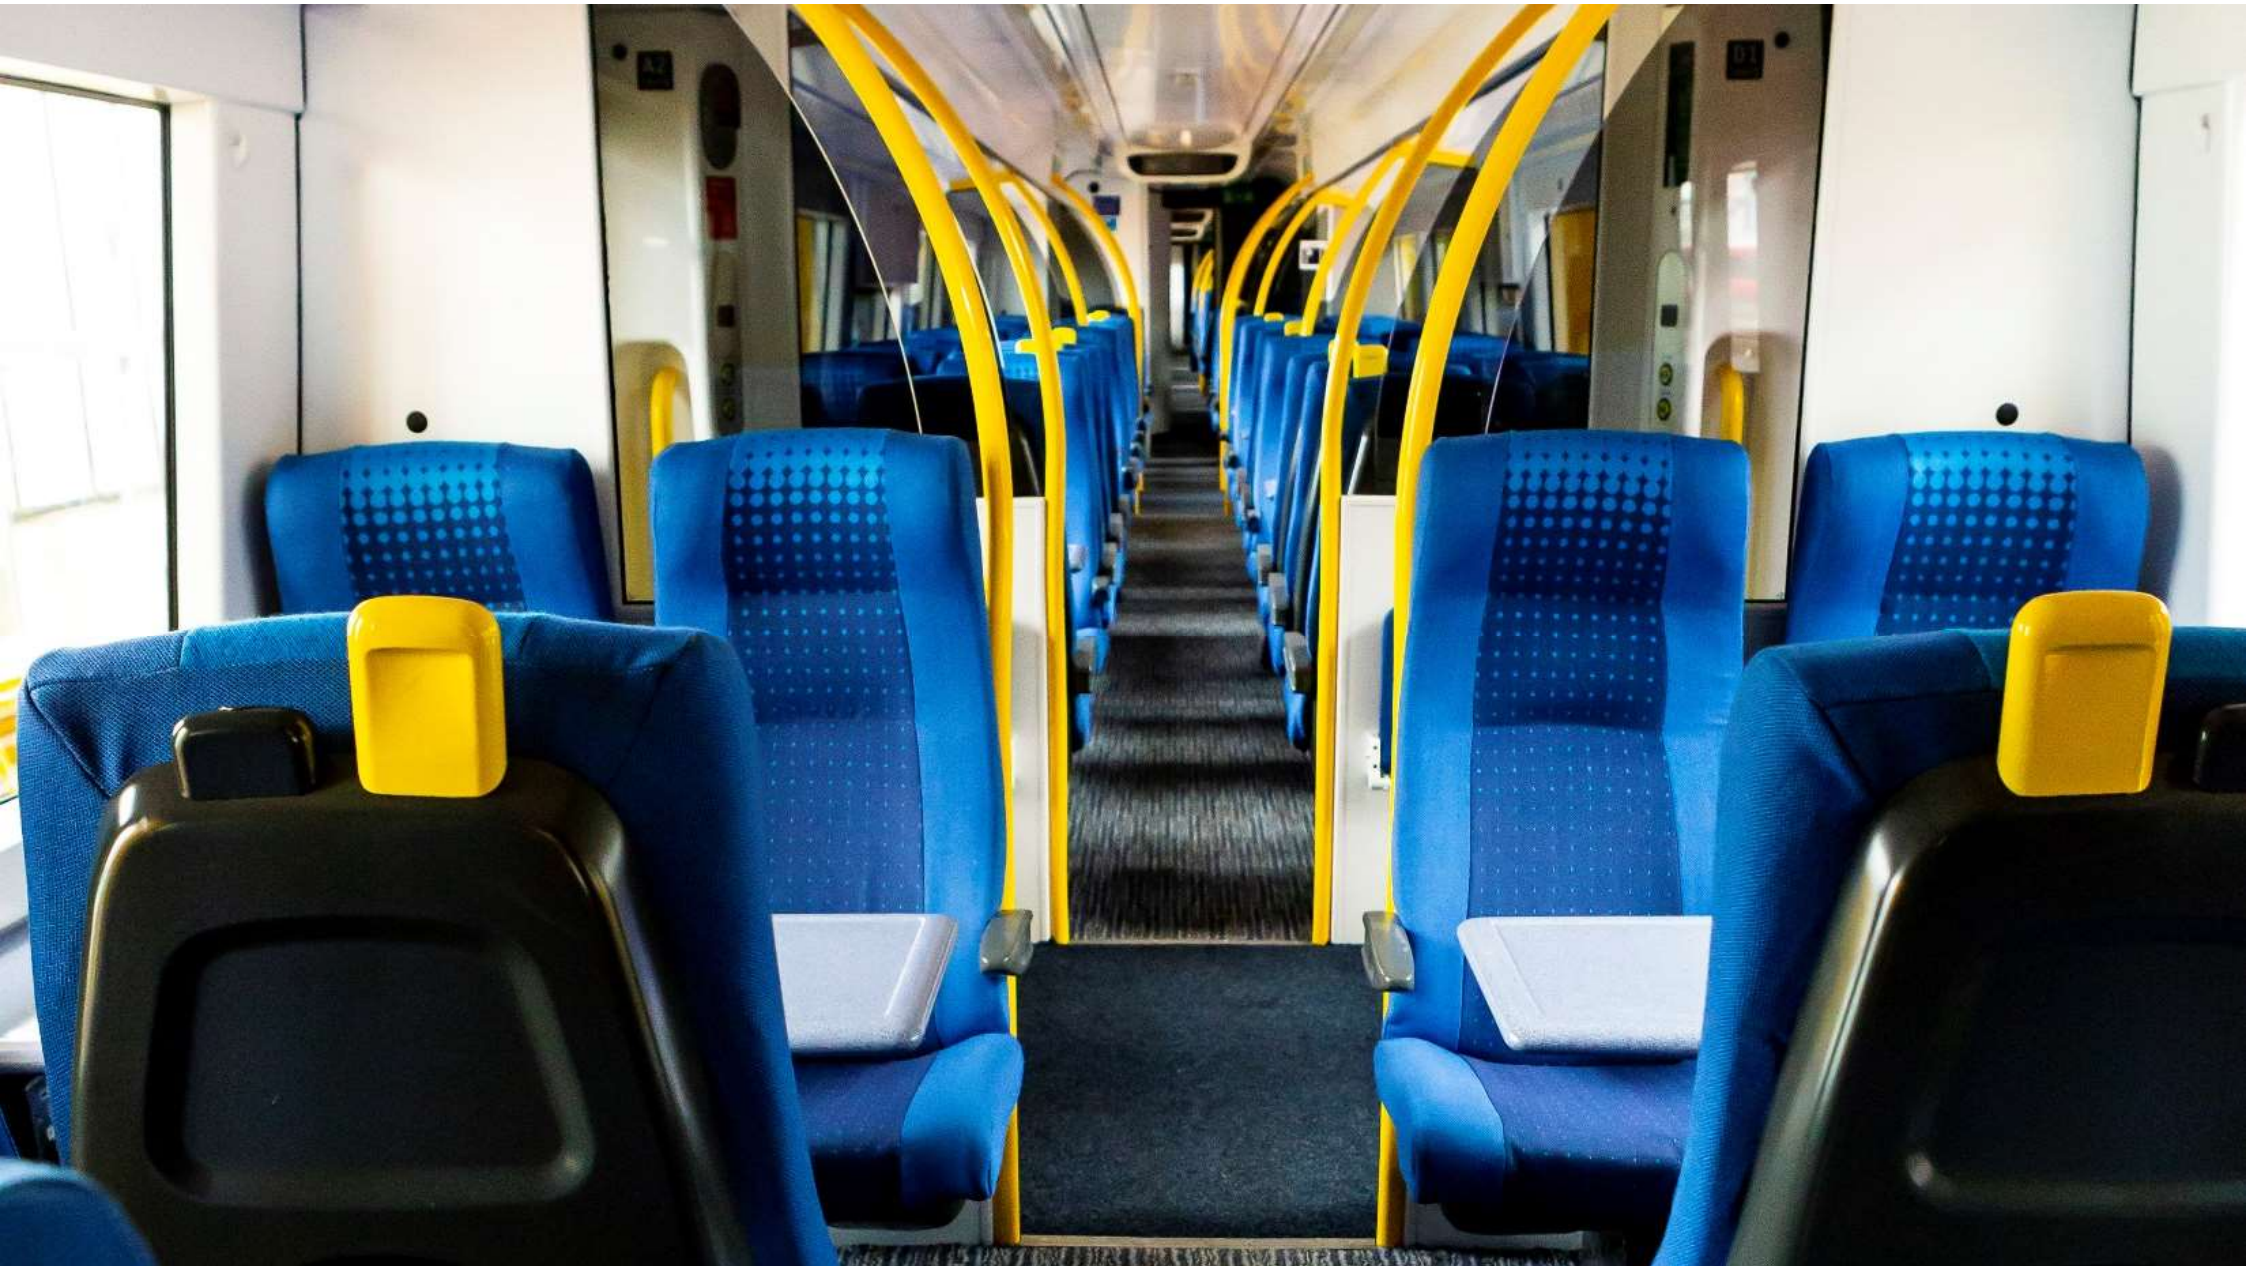

”

**Jenny Dempsey**, Fleet Refurbishment Project Manager at Northern

Crafted from a premium wool blend, an Axminster Carpet offers exceptional resilience suited to high-traffic areas whilst acoustic properties will help reduce noise between carriages thus enhancing the passenger experience. Aesthetically the linear design works to accentuate the footway and the dual blue/yellow colouring compliments the general carriage colour scheme.